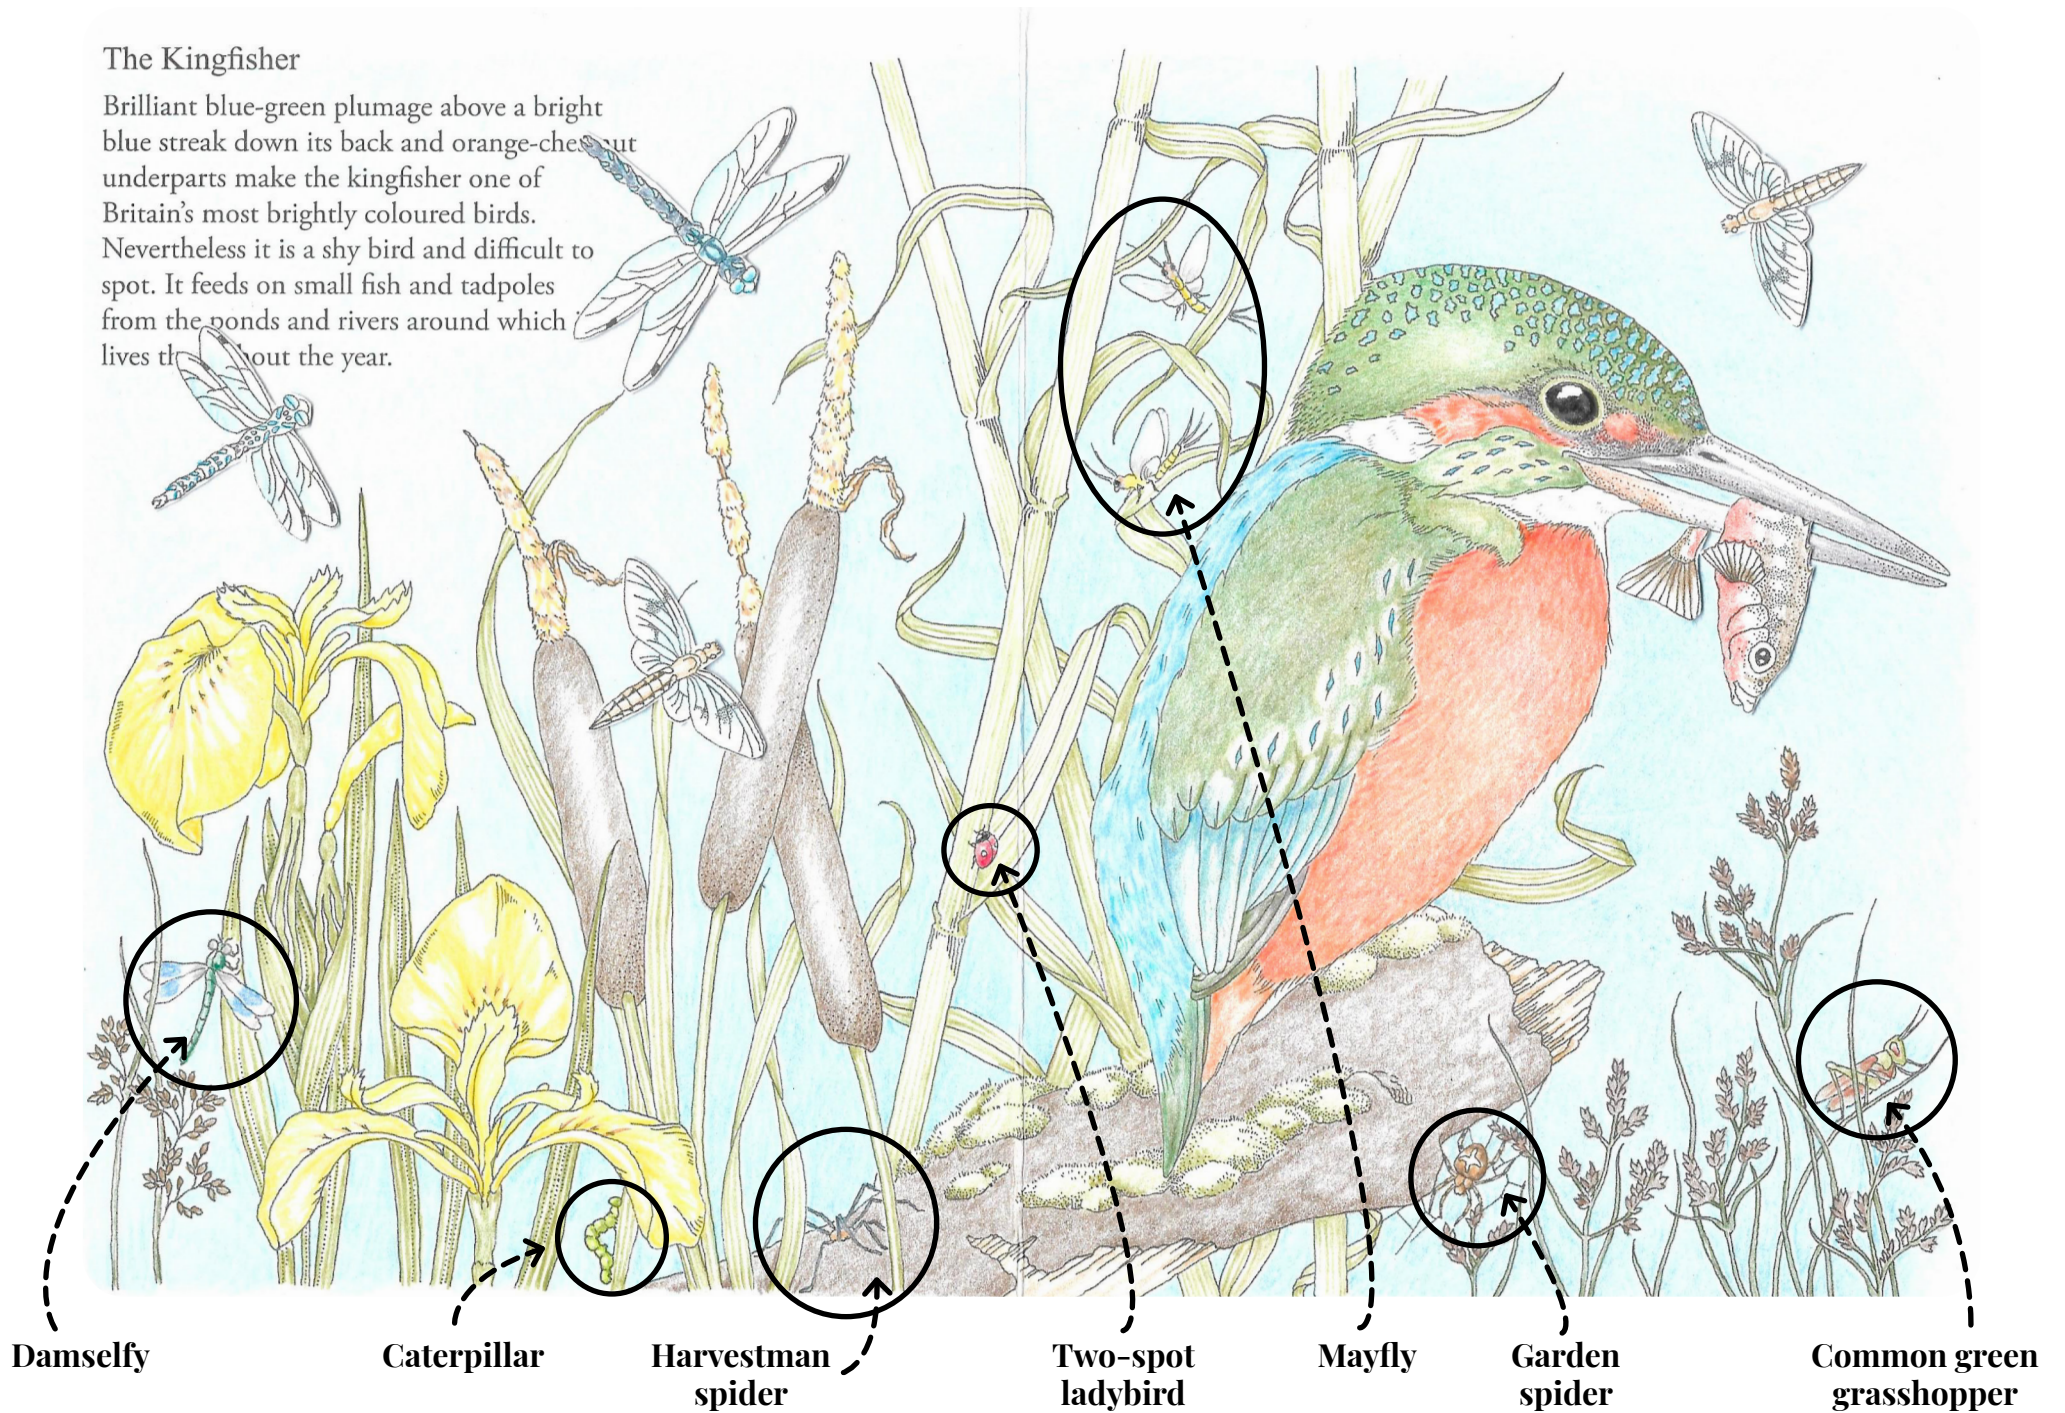

## The Kingfisher

Brilliant blue-green plumage above a bright blue streak down its back and orange-checkered underparts make the kingfisher one of Britain's most brightly coloured birds. Nevertheless it is a shy bird and difficult to spot. It feeds on small fish and tadpoles from the ponds and rivers around which it lives throughout the year.

Damsely

Caterpillar

Harvestman spider

Two-spot ladybird

Mayfly

Garden spider

Common green grasshopper